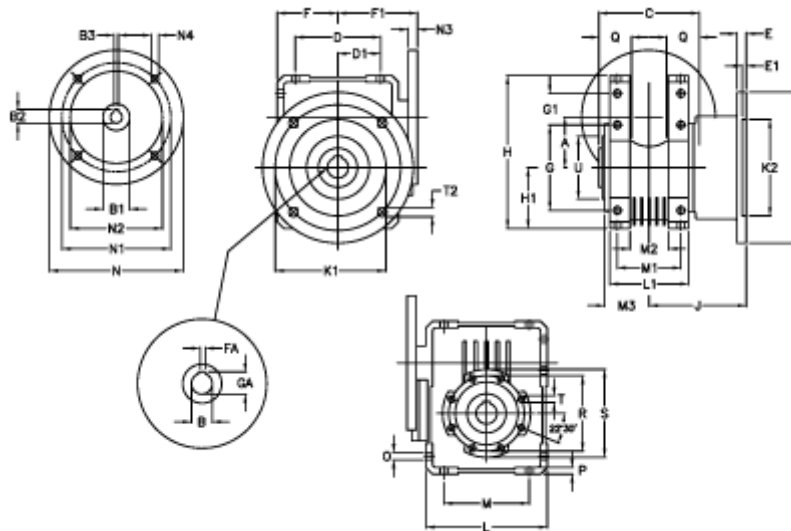

Article number: 392211002044616

Description: Worm Gear with Torque Limiter
W110 L1-UF-20-P112 B14

Measures

A = 110.10	E = 20	H = 308.0	M = 184	N4 = 9	U = 130
B = 42	E1 = 12	H1 = 125.0	M1 = 115	O = 14.0	
B1 E7 = 28	F = 125	J = 179.5	M2 = 69	P = 14	
B2 = 31.3	F1 = 151	K = 280	M3 = 73	Q = 45	
B3 H9 = 8	FA = 12	K1 = 230	N = 160	R = 165	
C = 155	G = 184	K2 = 170	N1 = 130	S = 200	
D = 174.0	G1 = 58.0	L = 250	N2 = 110	T = M12x19	
D1 = 82.0	GA = 45.3	L1 = 143	N3 = 13.0	T2 = 13.0	